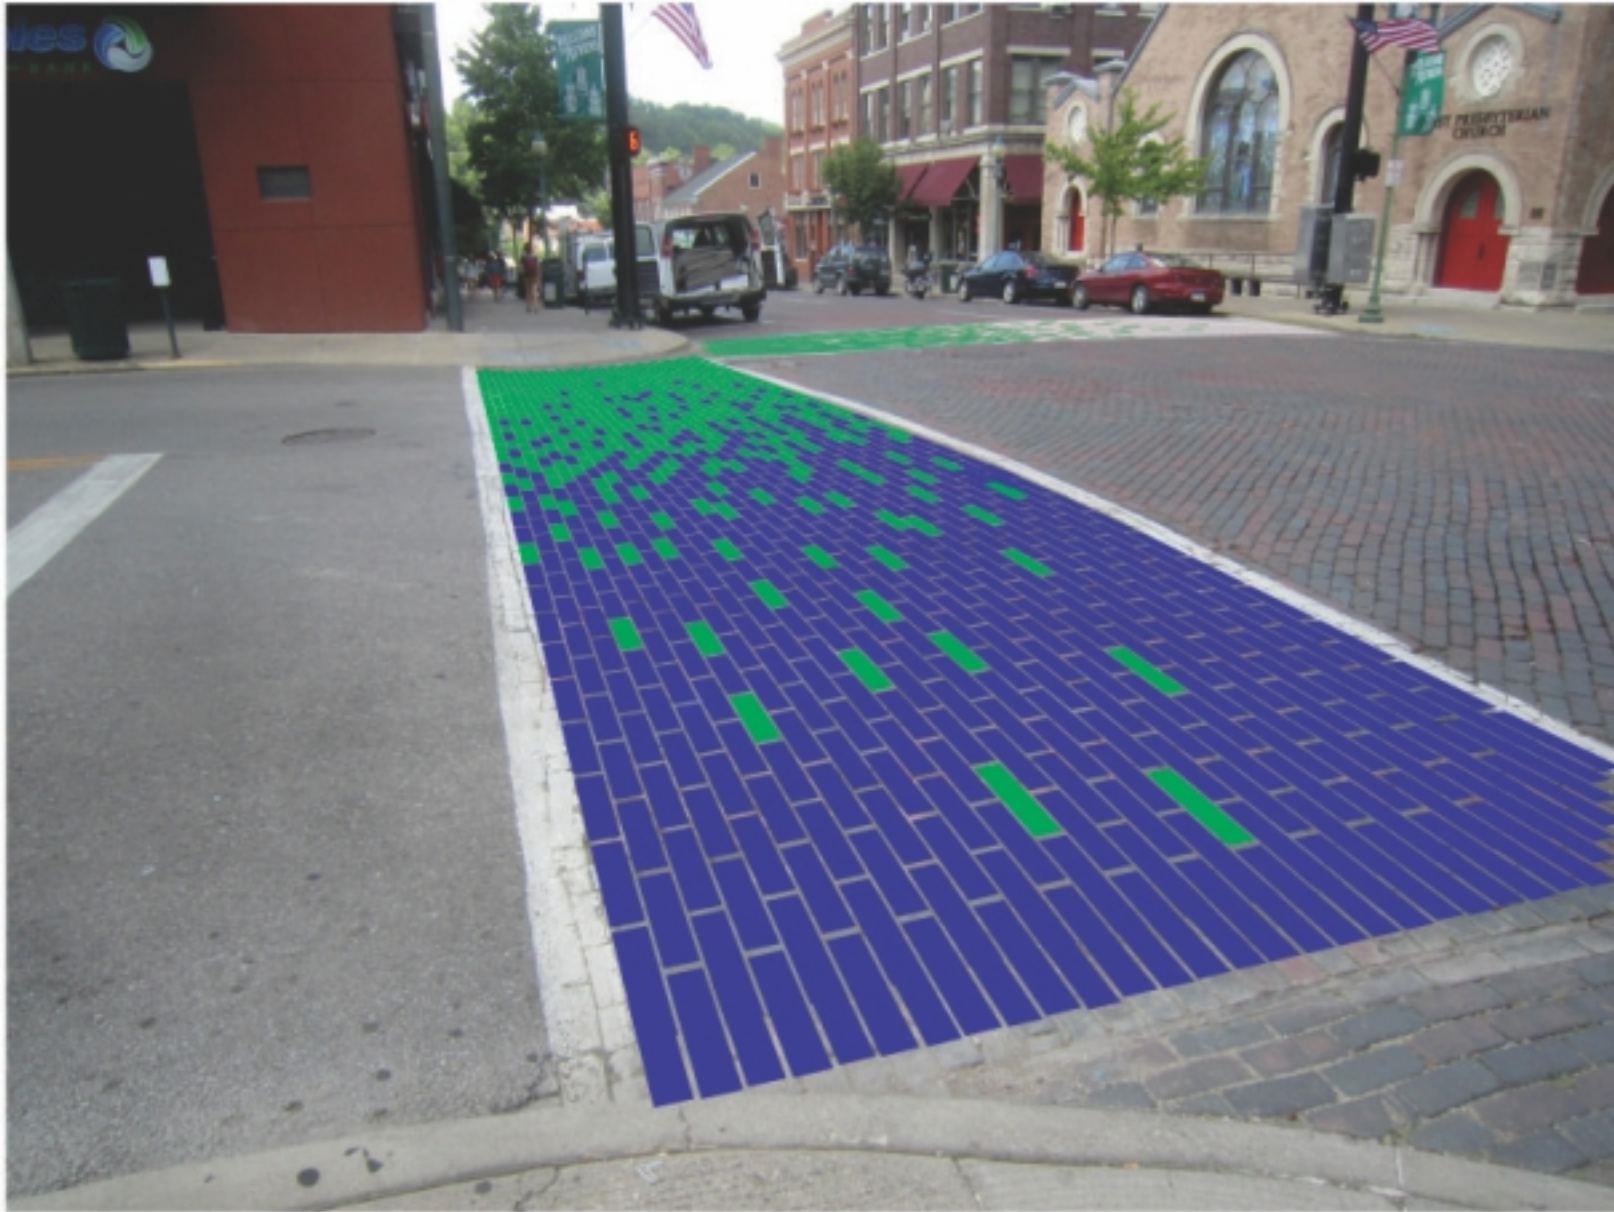

Athens Block Bike Bollard

MO-LO	MV - MF - MS	LIC - LM - LD
12	2 2 2	1 2 3

Laser or Water Jet Cut Steel

Athens Block Bike Bollard

MO-LO	MV	MF	MS	LIC	LM	LD
12	2	2	2	1	2	3

Laser or Water Jet Cut Steel

Athens Block Motif Street Sign

MO-LO
11

MV - MF - MS
2 1 1

LIC - LM - LD
1 3 3

Paint Current Blocks - High Density

MO-LO	MV	-	MF	-	MS	LIC	-	LM	-	LD
14.5	3		3		2	3		1		2.5

Pigment Based Cement Blocks - High Density

MO-LO	MV	MF	MS	LIC	LM	LD
14	3	3	2	1	3	2

Ridges Motif Traffic Box

MO-LO	MV	-	MF	-	MS	LIC	-	LM	-	LD
16	3		3		2	3		2		3

Brick Fade Cross Walk

MO-LO	MV - MF - MS	LIC - LM - LD
13	2 3 2	3 1 2

Ridges Motif Stenciled Cross Walk

MO-LO	MV	-	MF	-	MS	LIC	-	LM	-	LD
13	2		3		2	3		1		2

Ridges Motif Stenciled Cross Walk

MO-LO	MV	-	MF	-	MS	LIC	-	LM	-	LD
13	2		3		2	3		1		2

Ridges Motif Stenciled Cross Walk

MO-LO	MV	-	MF	-	MS	LIC	-	LM	-	LD
13	2		3		2	3		1		2

Ridges Motif Stenciled Cross Walk